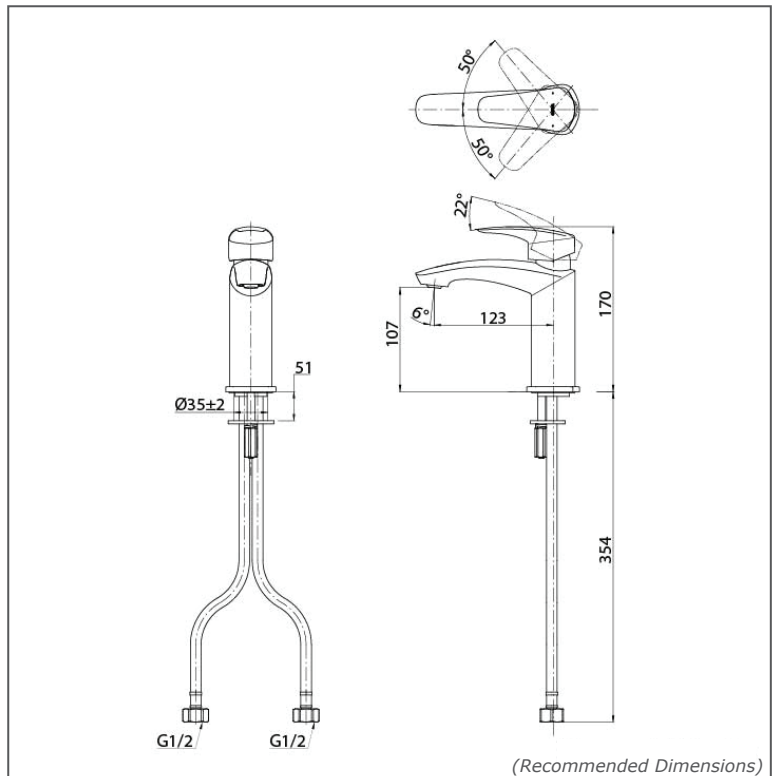

TOTO Faucets

GM SERIES

TLG09302B

reddot award 2019
winner

FEATURES

- Bold parallel arches and reflective curves in an assertive design
- A majestic dignity of outstanding architecture - the arch of its spout and columnar body imposing a further accentuated presence that highlights its edges
- Easy Installation and Usage
- Long lasting, COMFORT GLIDE mechanism for a smooth operation

SPECIFICATIONS

- Finish : Chrome
- Material : Brass
- Water Pressure : 0.25MPa~0.75MPa

PARTS DESCRIPTION

- TLG09302B : Single Lever Washbasin Faucet (w/o Pop-up Waste)

TLG09302B

Please consult, TOTO representative for more details.

All rights reserved by TOTO including but not limited to Improve & Change of Product Design, Specs or Availability at any time without prior notice.

Flow Rate

TLG09302V_V1